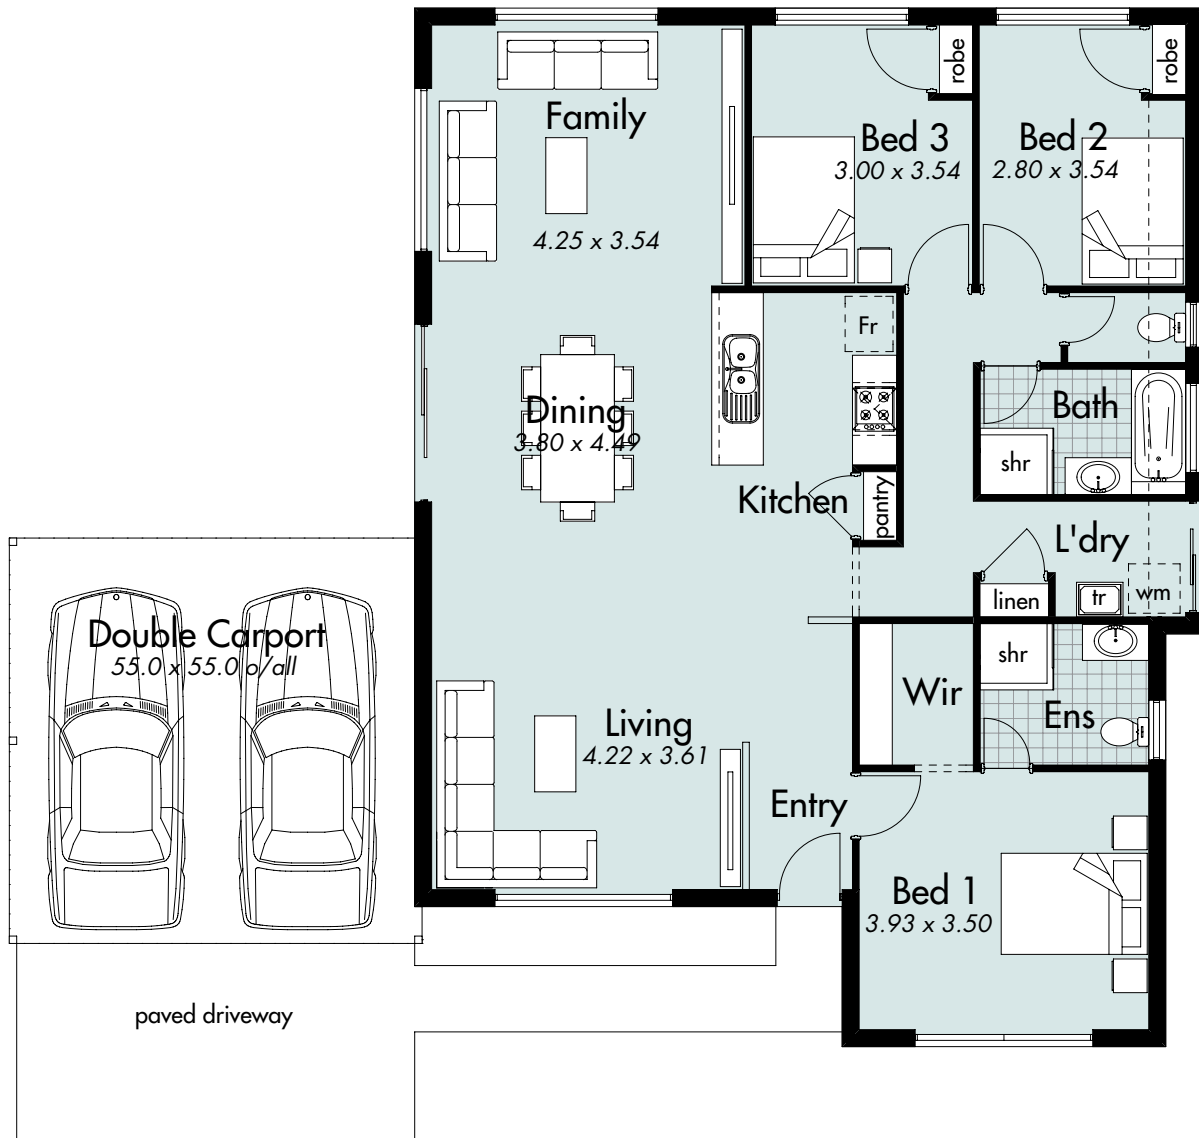

The Outlook

House area	136.80m ²
Carport area	30.30 m ²
Total area	167.10 m ²
Perimeter	71.76 m
House width	16.19 m
House depth	14.09 m