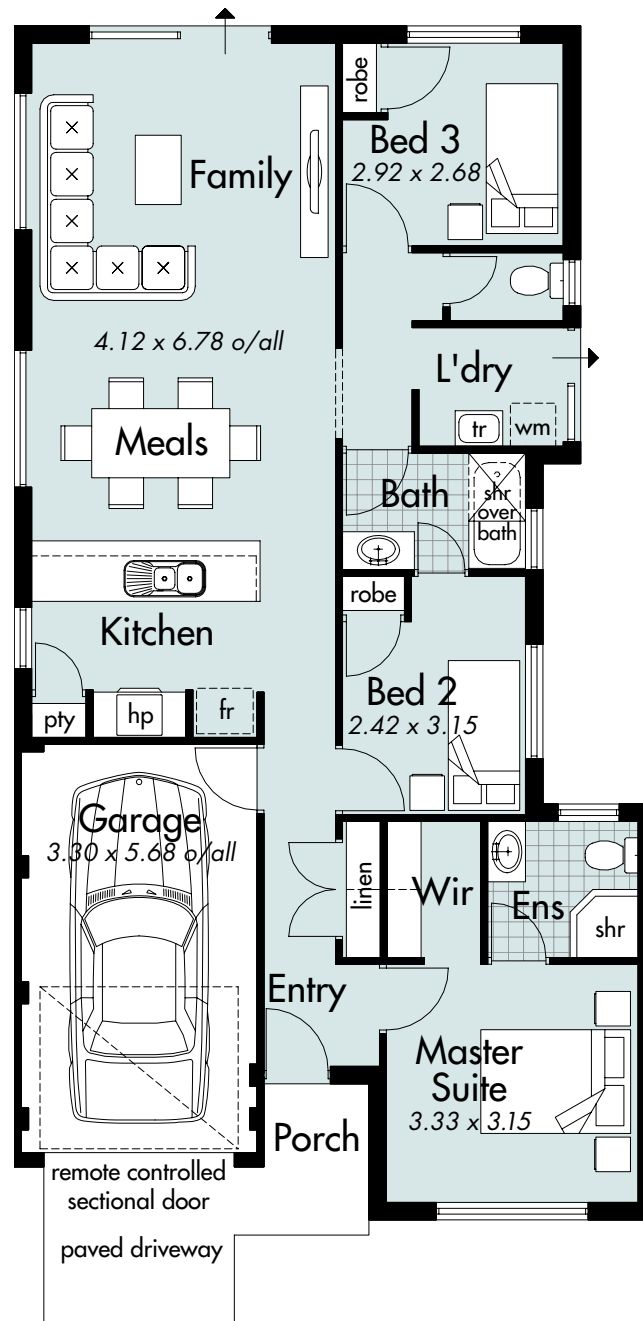

The Nollamara

House area	98.61m ²
Garage area	18.04 m ²
Porch area	1.53 m ²
Total area	118.18 m ²
Perimeter	49.54 m
House width	8.48 m
House depth	15.79 m