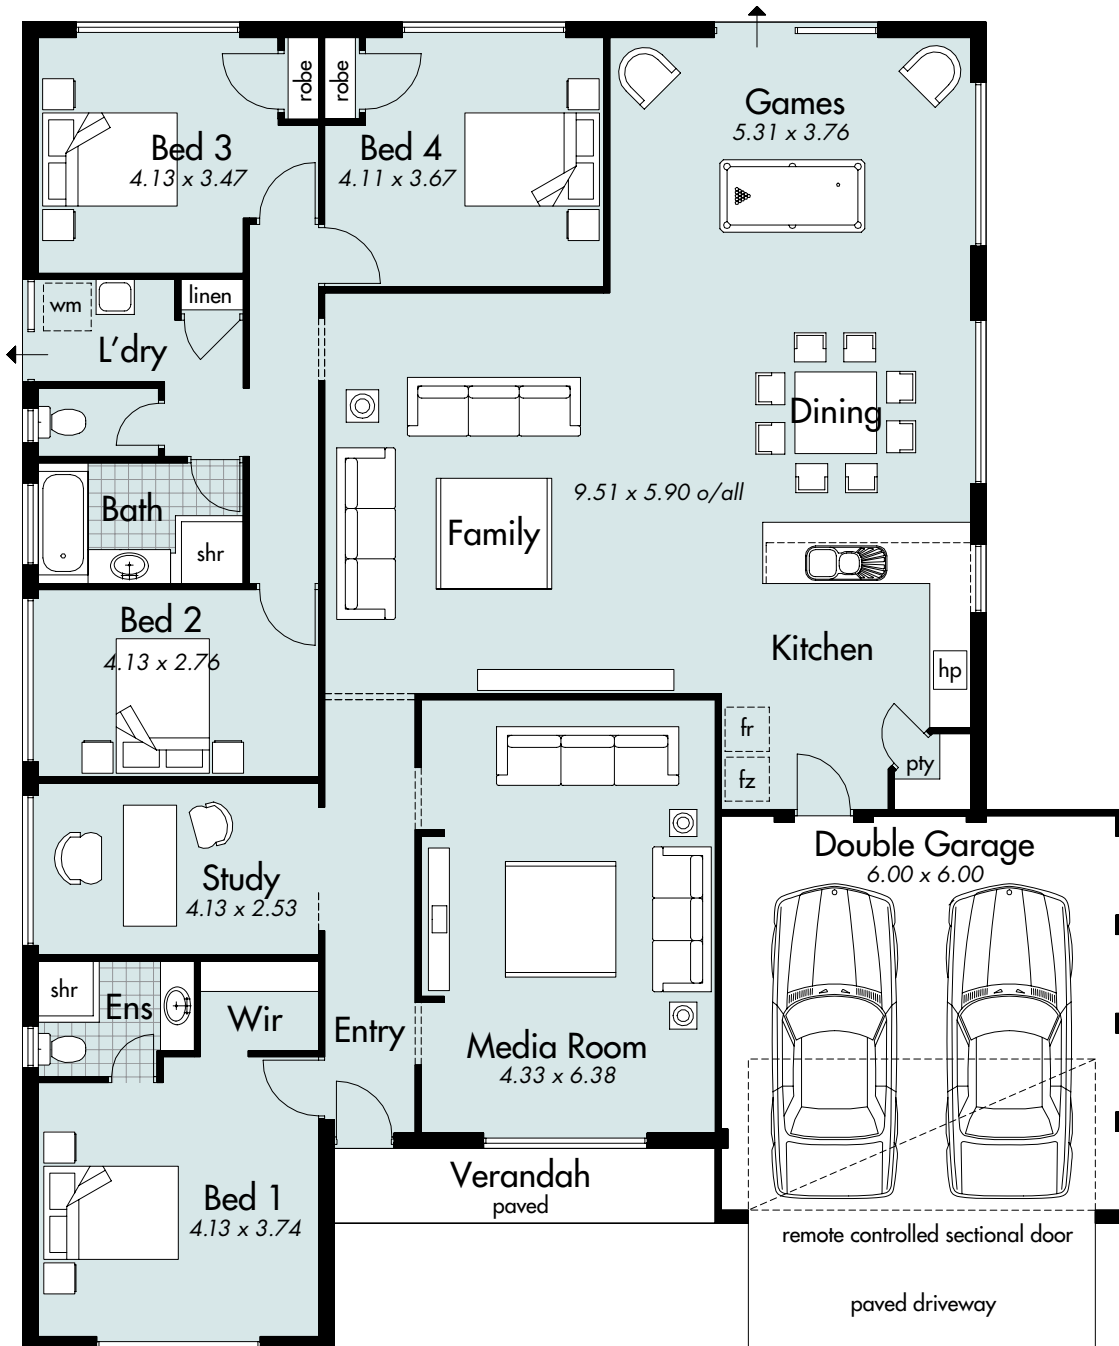

The Dynasty

House area	230.07m ²
Garage area	36.29 m ²
Verandah area	6.17 m ²
Total area	272.53 m ²
Perimeter	67.56 m
House width	16.29 m
House depth	19.59 m